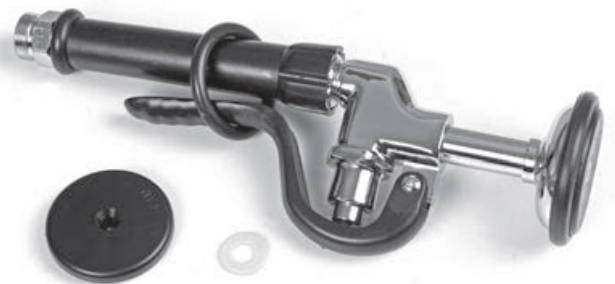


Pre-Rinse Sprayer Replacement Parts Interchangeable with T&S

Pre-Rinse Spray with Head and Hose

Model KTI-40 Price \$82.50

Pre-Rinse Hose

Model KTI-44 Price \$50.00

Pre-Rinse Sprayer with Grip

Model KTI-50 Price \$ 52.50

Wall Faucet Mounting Kit

(Comes with 2 pieces each)

Model KTI-25 Price \$26.25

Deck Faucet Mounting Kit

(Comes with 2 pieces each)

Model KTI-60 Price \$15.00